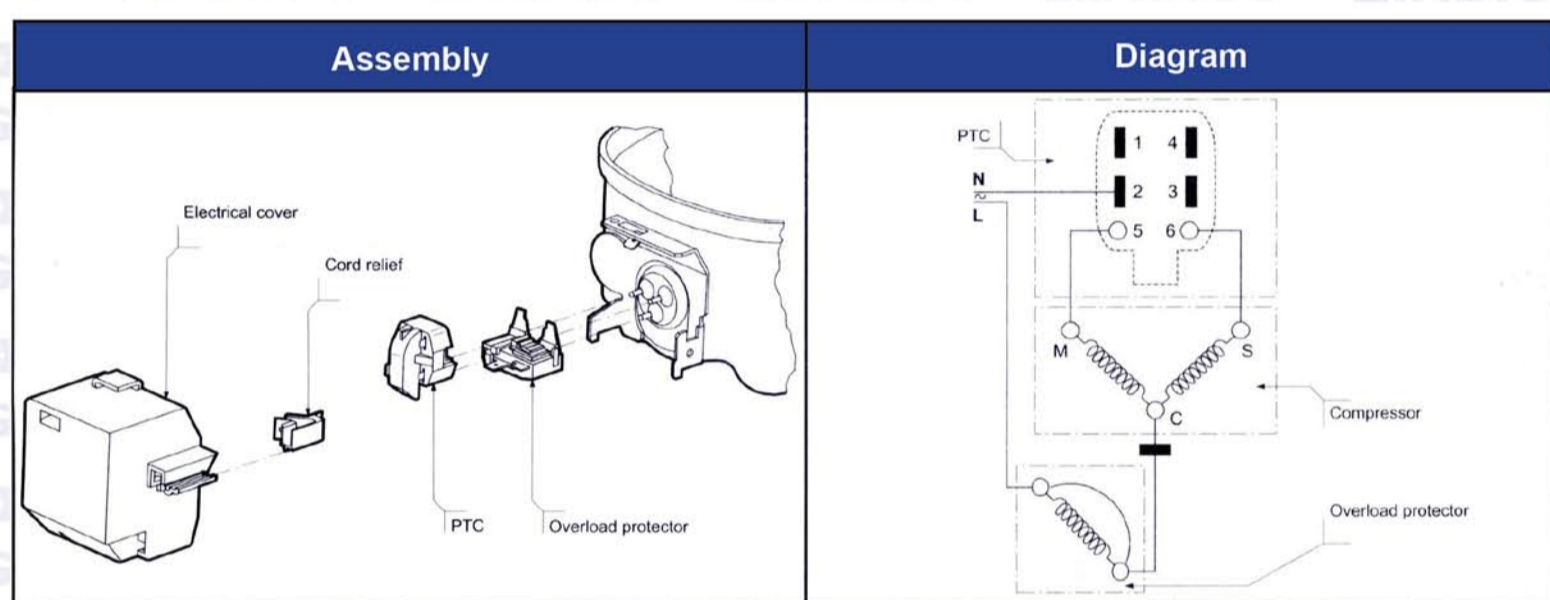

Best choice for your money.
Acc style compressors.

COMPRESSOR PERFORMANCE TABLE R-134

220-240~50Hz

Code	Model	Cooling Capacity	Input Power	Rated Current
36ID160	HP 1/6 - 220-240V 50Hz	130	99/93	0.65/0.53
36ID150	- HP 1/5 - 220-240V 50Hz	166	122/112	0.86/0.62
36ID140	- HP 1/4 - 220-240V 50Hz	195	143/132	0.92/0.74
36ID141	- HP 1/4+ - 220-240V 50Hz	215	156/147	1.15/0.83
36ID130	- HP 1/3 - 220-240V 50Hz	250	179/164	1.24/0.90
36ID131	- HP 1/3+ - 220-240V 50Hz	270	185/175	1.25/0.95