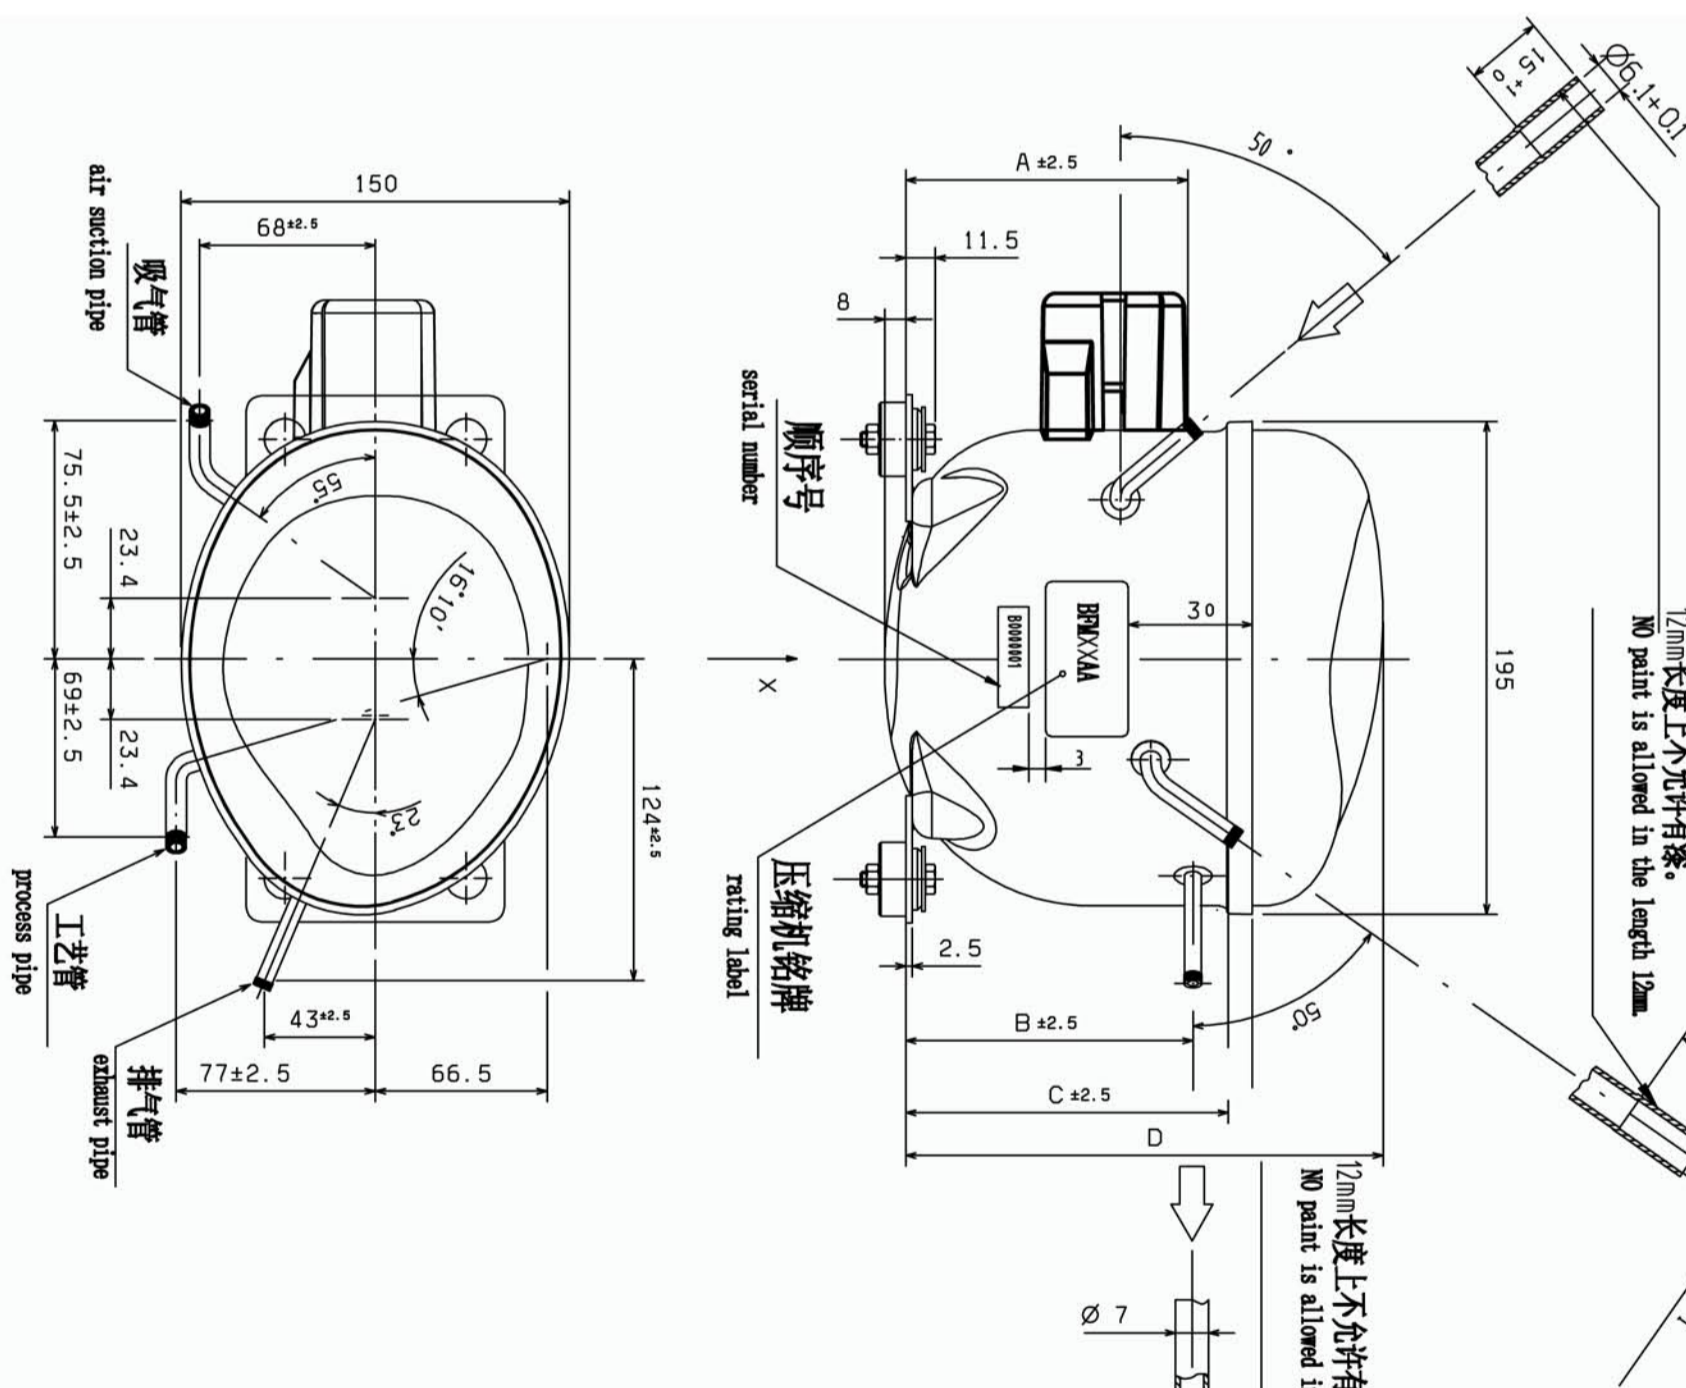

18 Ha-Ashlag St. Beit Shenhav | Haifa 32951 Israel | Tel: 04 - 8411190 | Fax: 04 - 8417503